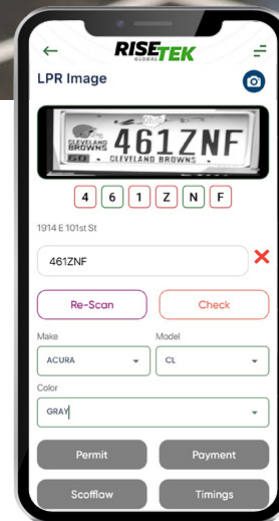

Real-time Ticketing & Payment Data
Detailed Citation History
Asset Utilization

ENFORCEMENT OFFICER (EO) METRICS

License Plates Read
Violations Found/Tickets Written
Time at Each Lot

MOBILE FUNCTIONALITY

GPS-Enabled Device
License Plate Recognition (LPR)
Smart Citation Issuance